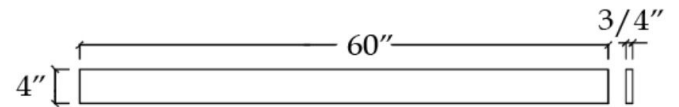

VFVC602234S

VALENCIA

Bathroom Vanity

TOP VIEW

COUNTER-TOP

Backsplash

SIDE VIEW