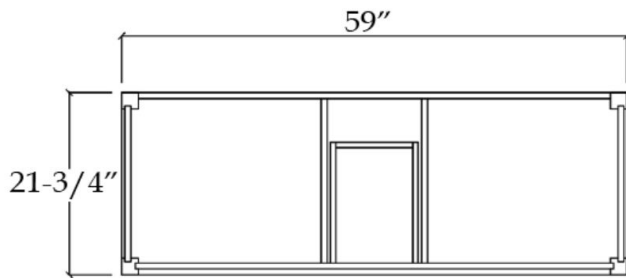

VFVC602234S

VALENCIA

Bathroom Vanity

TOP VIEW

COUNTER-TOP

Backsplash

SIDE VIEW