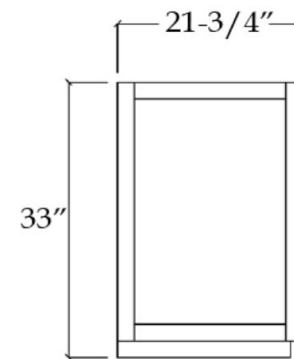

VFVC602234S

VALENCIA

Bathroom Vanity

TOP VIEW

COUNTER-TOP

Backsplash

SIDE VIEW