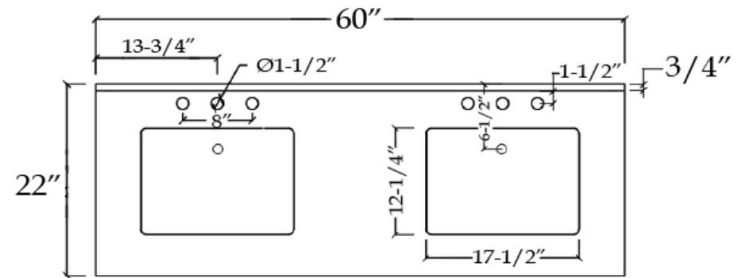

VFVC602234S

VALENCIA

Bathroom Vanity

TOP VIEW

COUNTER-TOP

Backsplash

SIDE VIEW