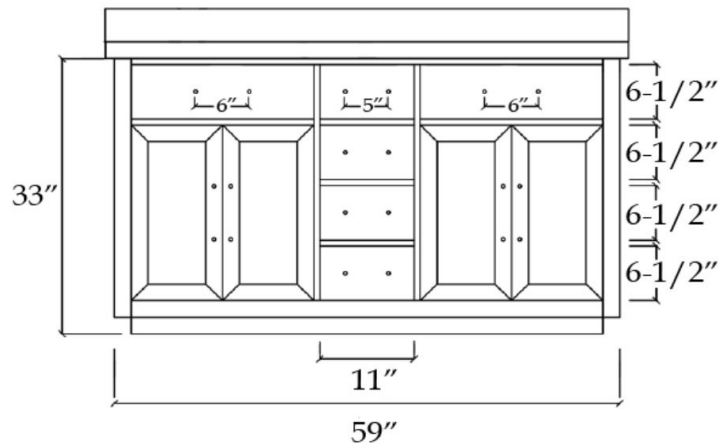

VFVC602234S

VALENCIA

Bathroom Vanity

TOP VIEW

COUNTER-TOP

Backsplash

SIDE VIEW